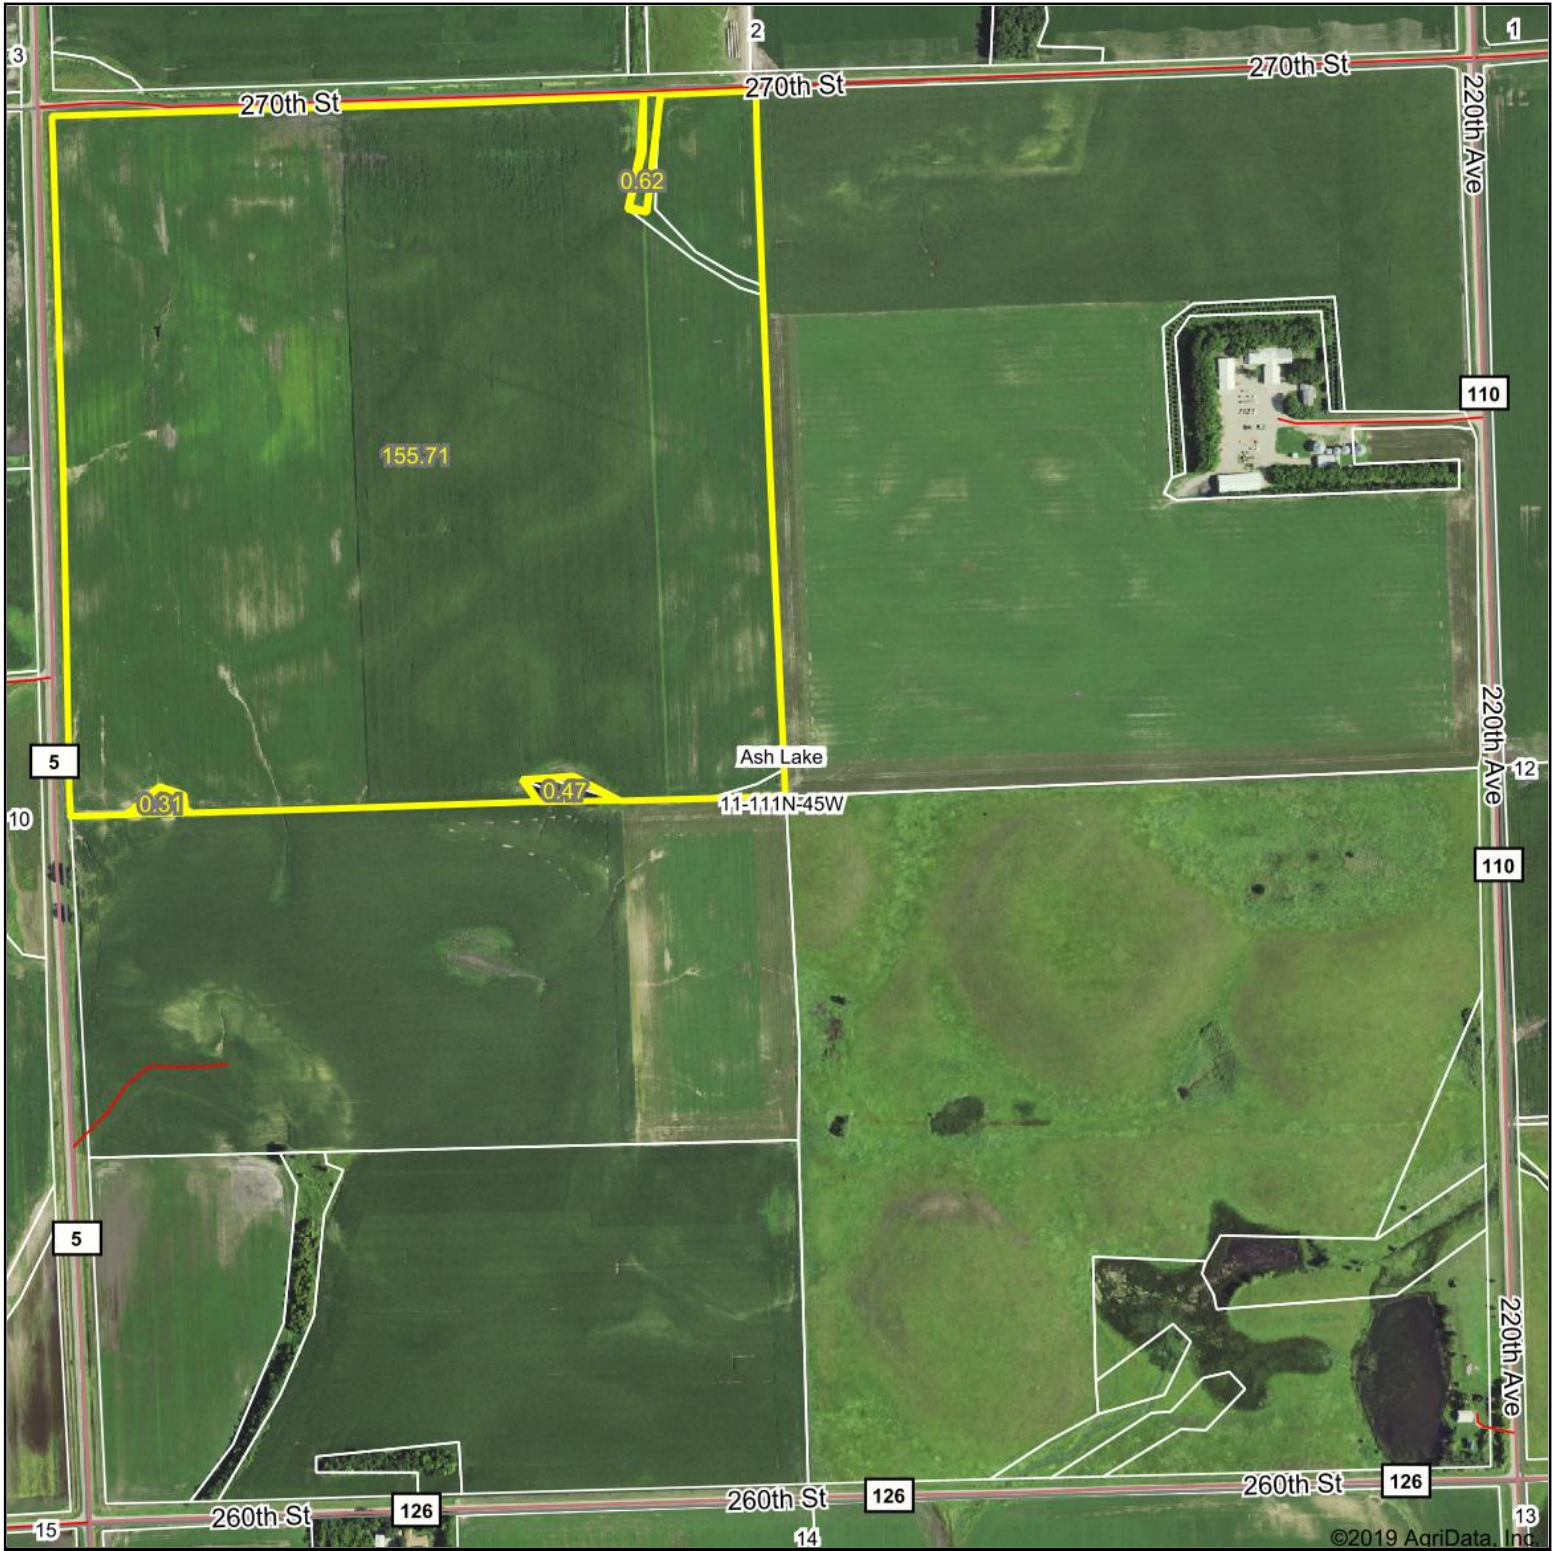

Aerial Map

NFM
Northwestern Farm Management Co.

Map Center: 44° 26' 15.89, -96° 13' 53.99

11-111N-45W
Lincoln County
Minnesota

9/9/2019

Maps Provided By:
surety
CUSTOMIZED ONLINE MAPPING
© AgriData, Inc. 2019 www.AgriDataInc.com

Field borders provided by Farm Service Agency as of 5/21/2008.