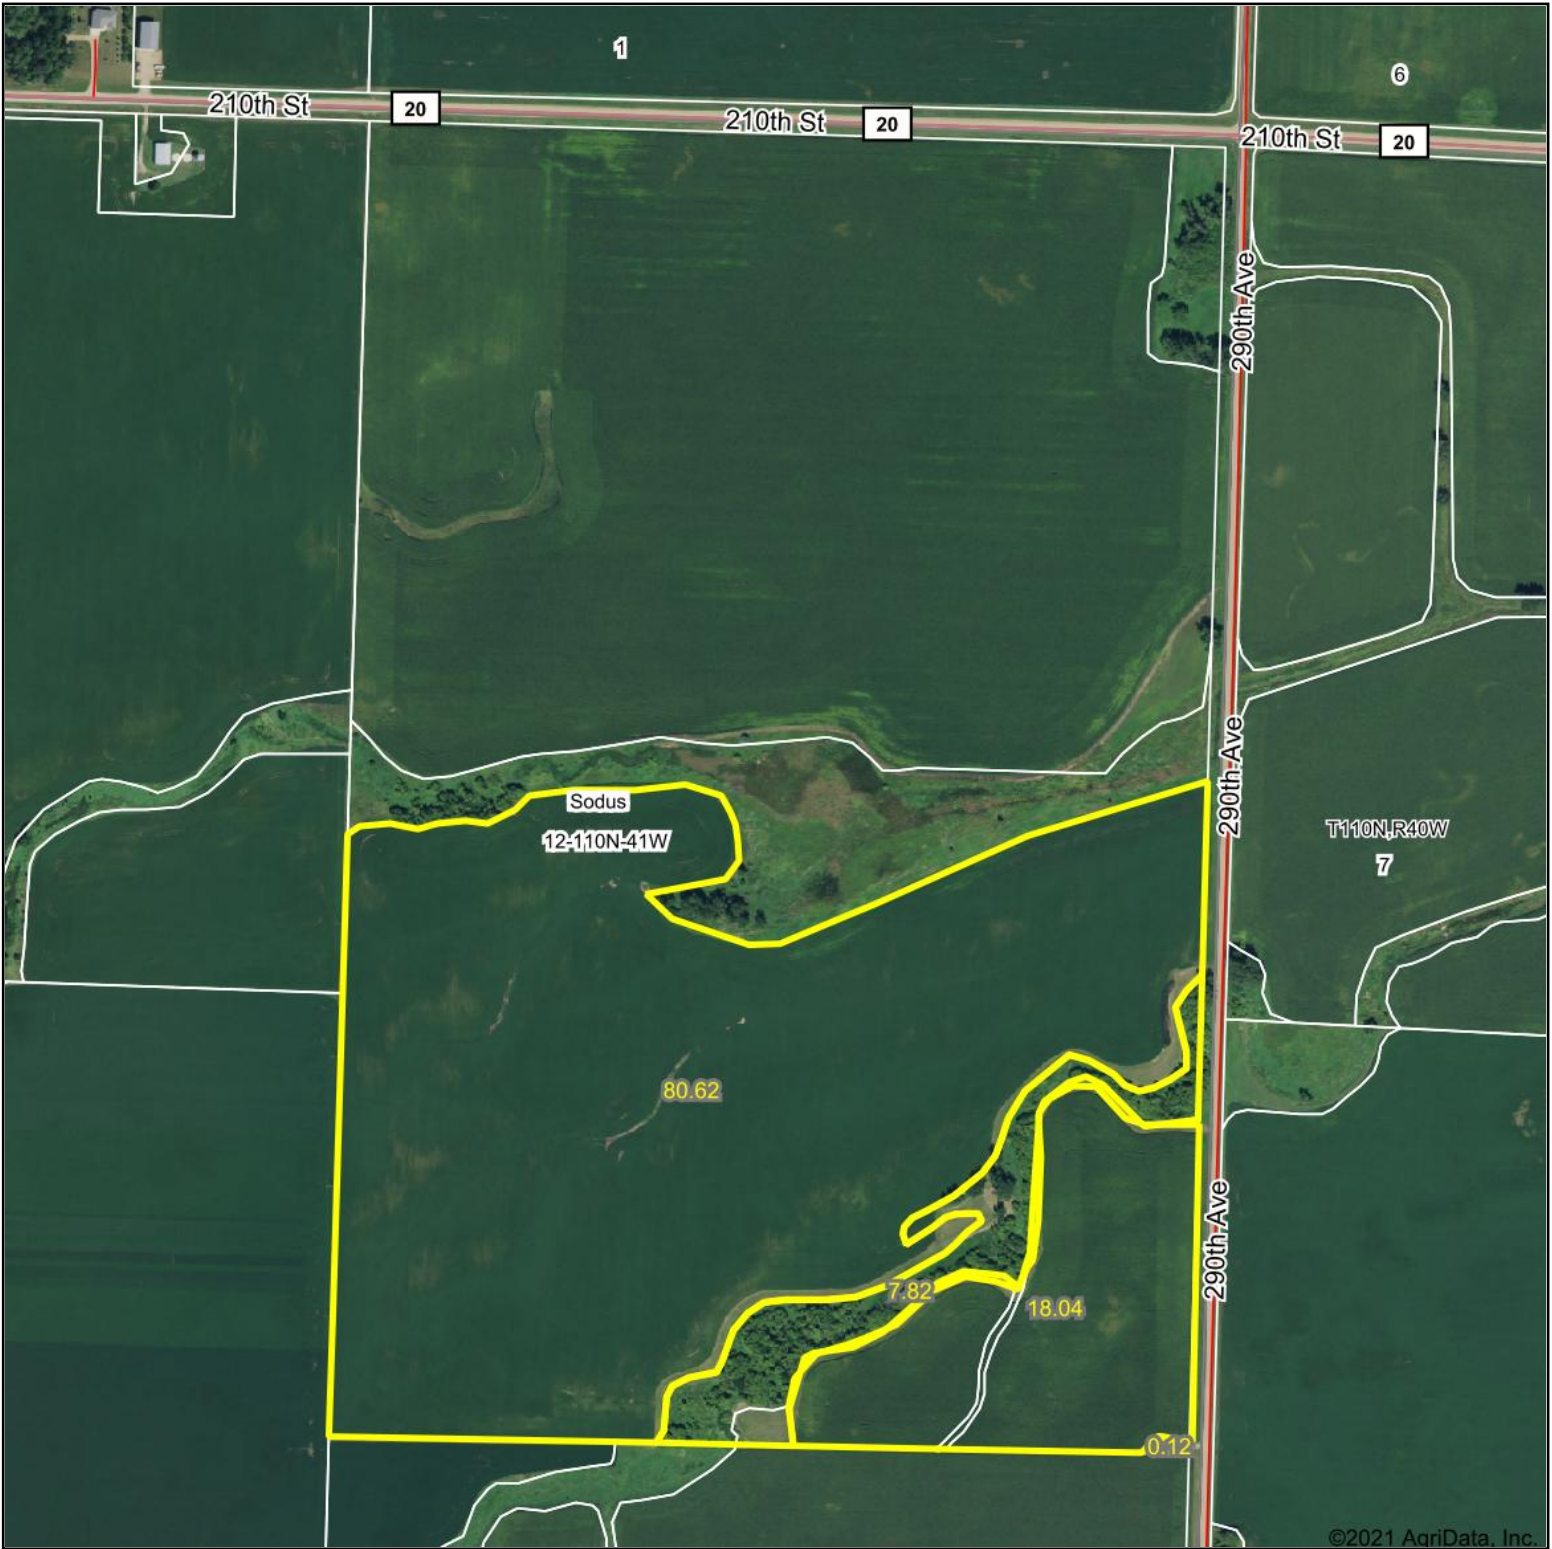

Aerial Map

Map Center: 44° 21' 1.86, -95° 43' 12.54

12-110N-41W
Lyon County
Minnesota

5/4/2021