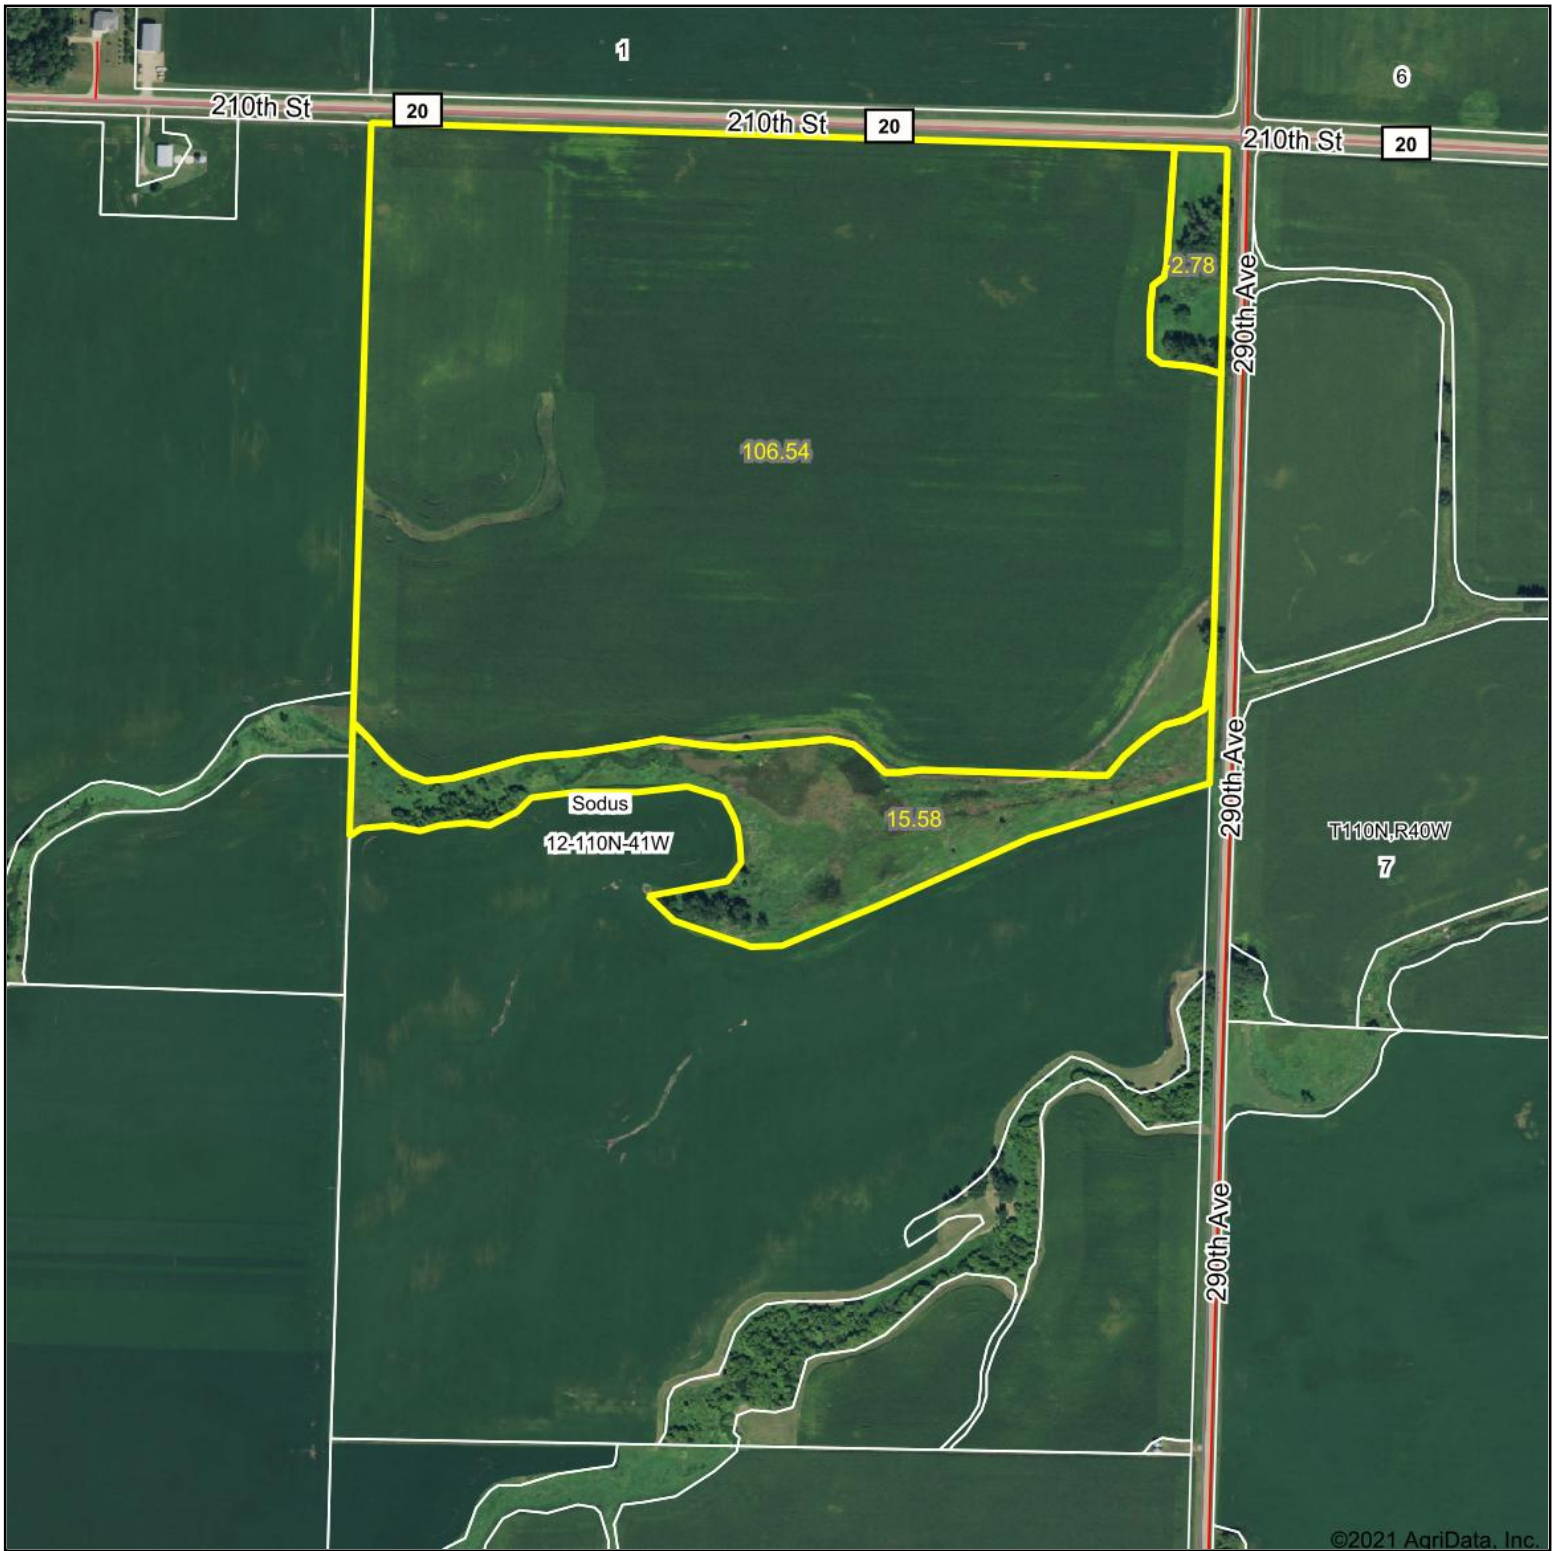

Aerial Map

Map Center: 44° 21' 1.86, -95° 43' 12.54

12-110N-41W
Lyon County
Minnesota

5/4/2021