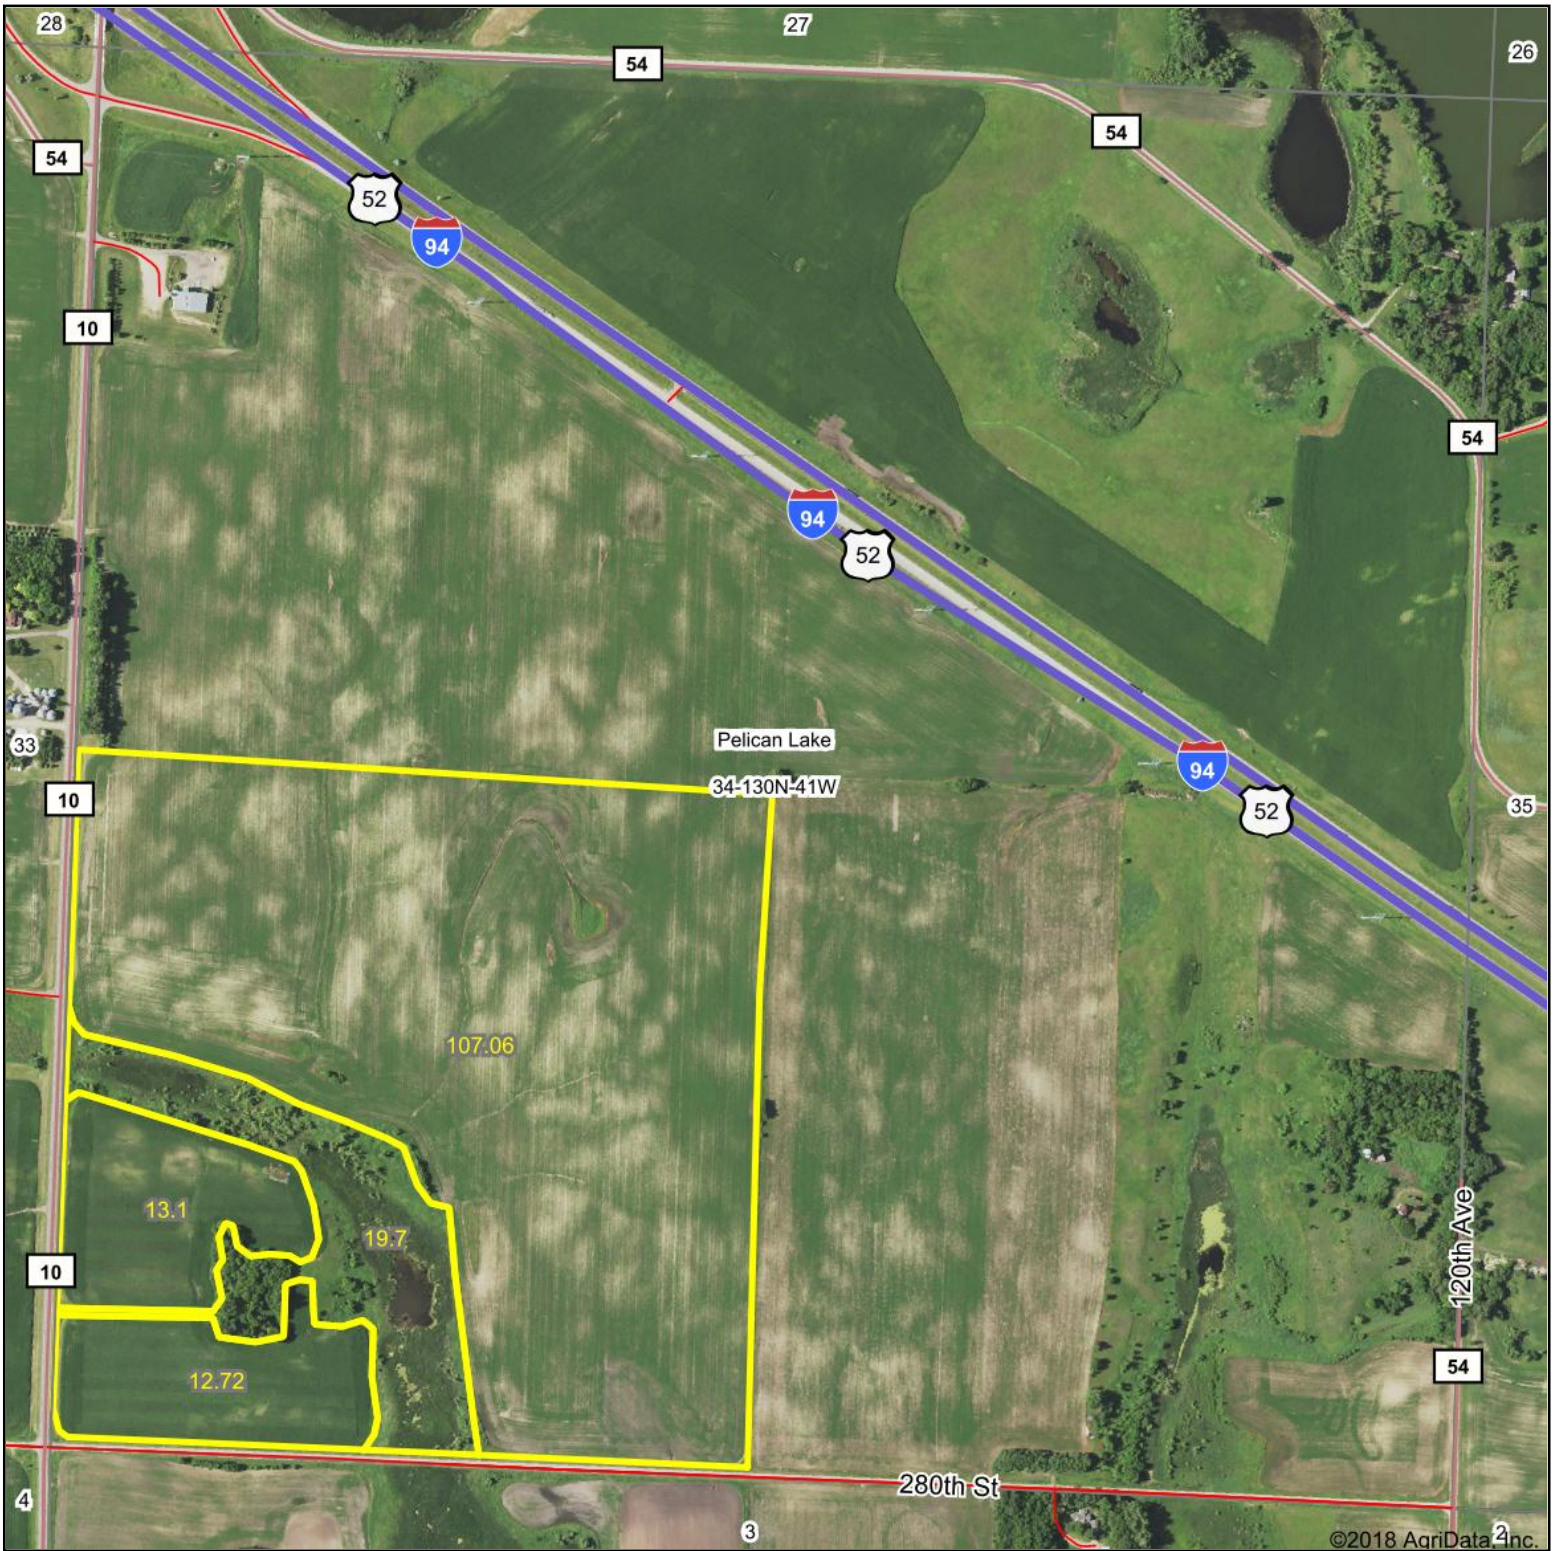

Aerial Map

NFM
Northwestern Farm Management Co.

map center: 46° 1' 40.89, -95° 49' 18.15

0ft 830ft 1660ft

Maps Provided By:
surety
CUSTOMIZED ONLINE MAPPING
© AgriData, Inc. 2018 www.AgriDataInc.com

34-130N-41W
Grant County
Minnesota