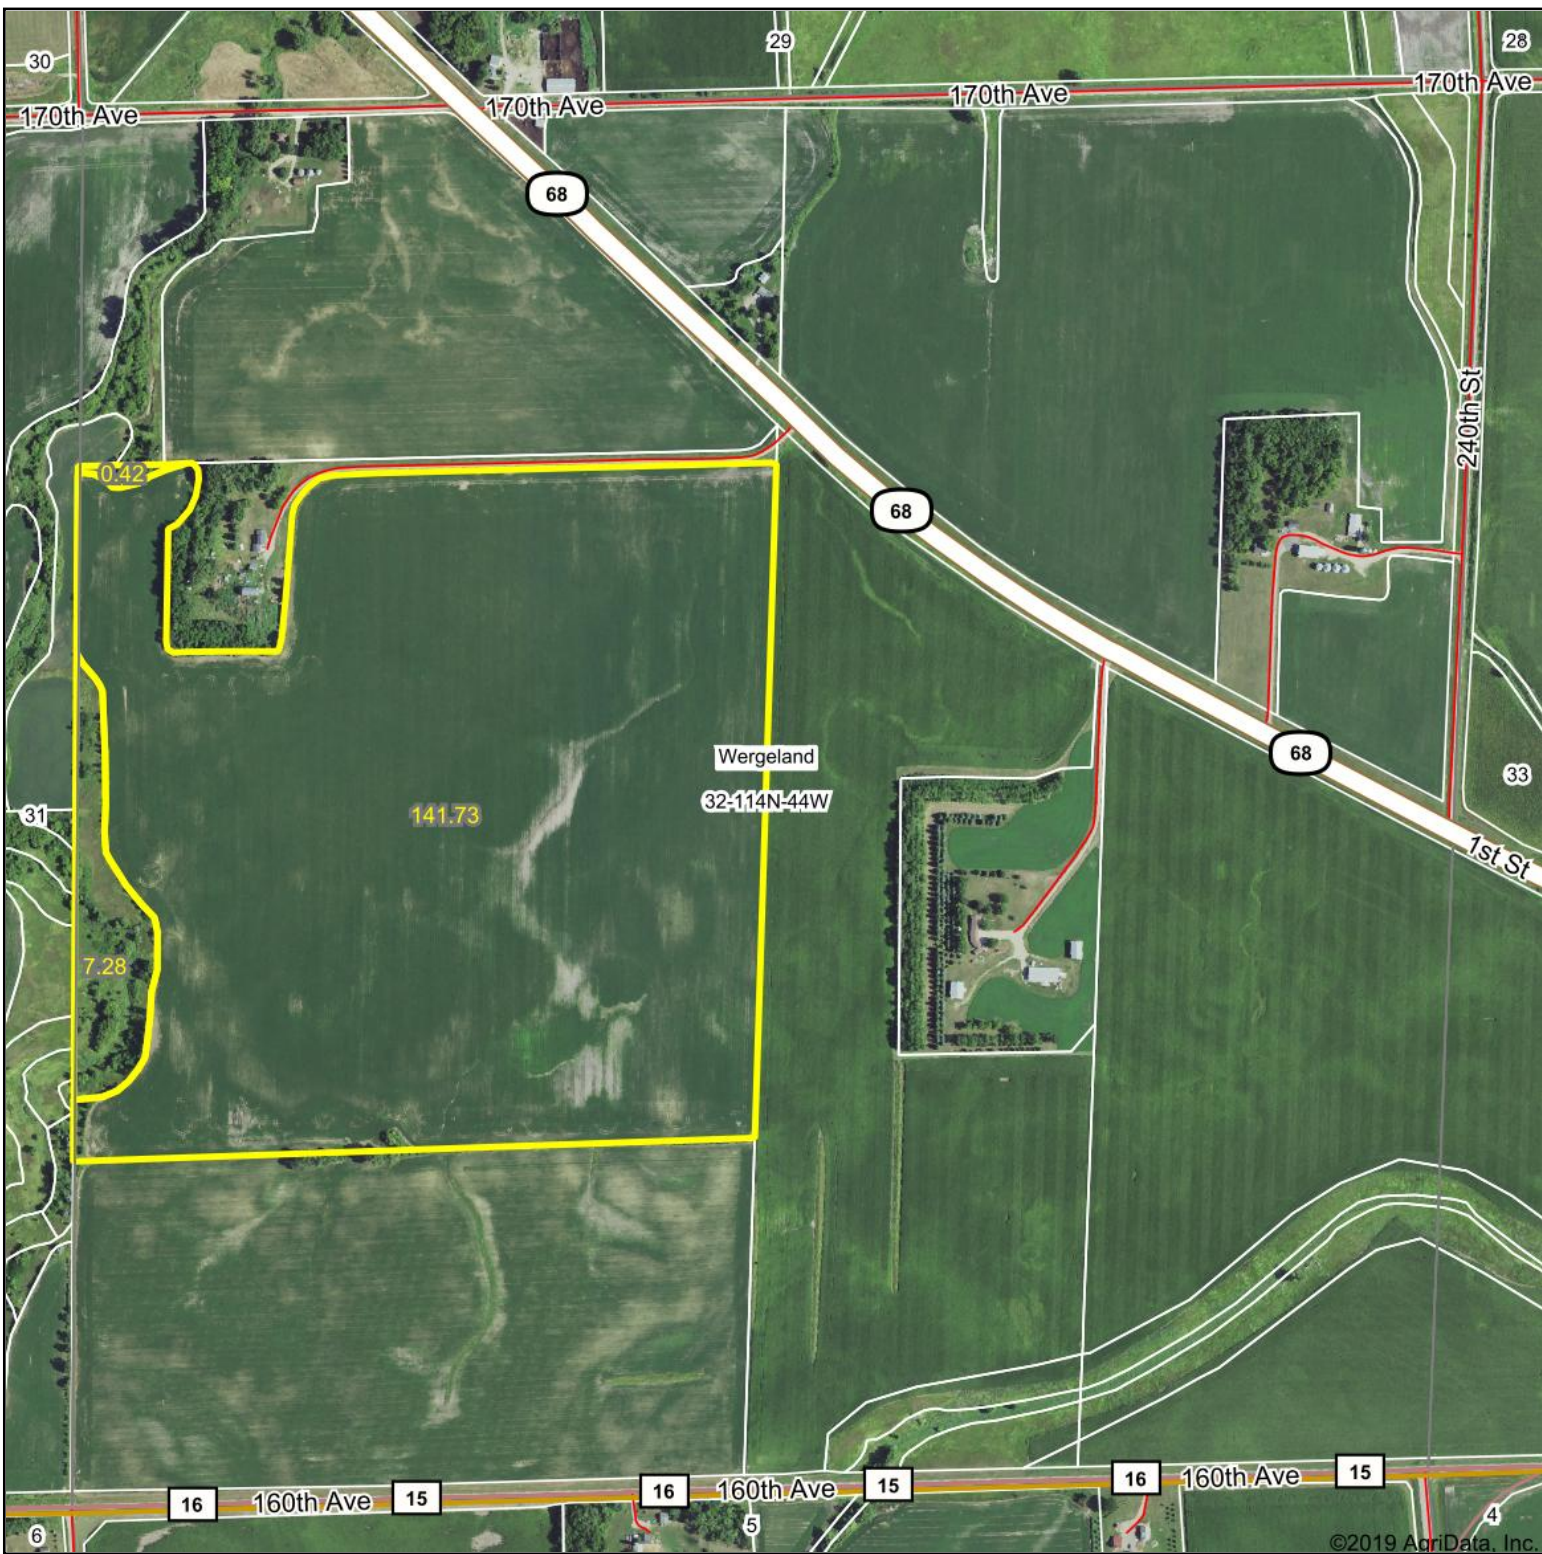

Aerial Map

©2019 AgriData, Inc.

NFM
Northwestern Farm Management Co.

map center: 44° 38' 18.98, -96° 11' 6.46

0ft 840ft 1680ft

32-114N-44W
Yellow Medicine County
Minnesota

4/24/2019

Maps Provided By:
surety
CUSTOMIZED ONLINE MAPPING
© AgriData, Inc. 2019 www.AgriDataInc.com