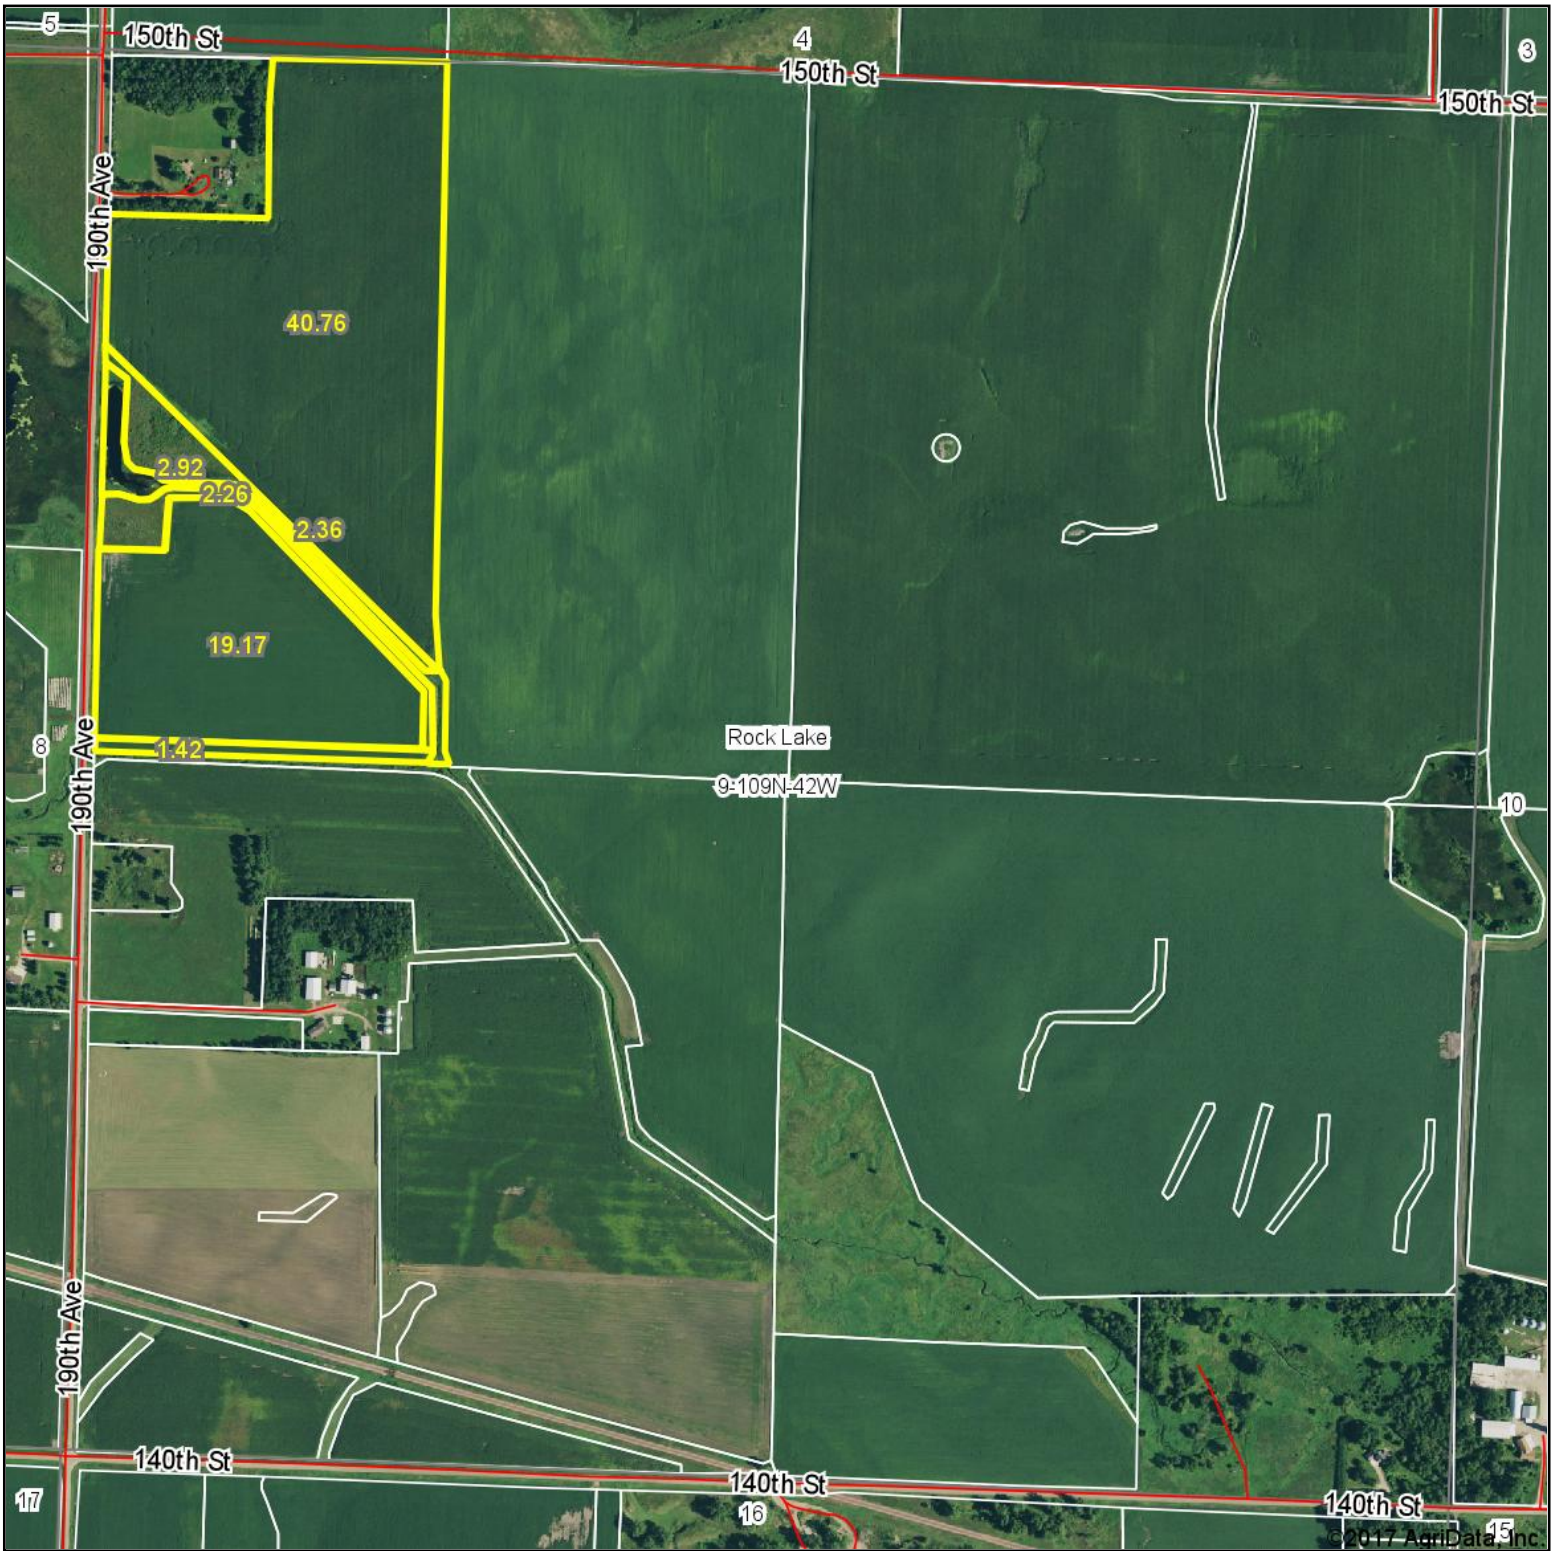

Aerial Map

NFM
Northwestern Farm Management Co.

map center: 44° 15' 41.84, -95° 54' 25.57

Maps Provided By:
surety
CUSTOMIZED ONLINE MAPPING
© AgriData, Inc. 2017 www.AgriDataInc.com

9-109N-42W
Lyon County
Minnesota