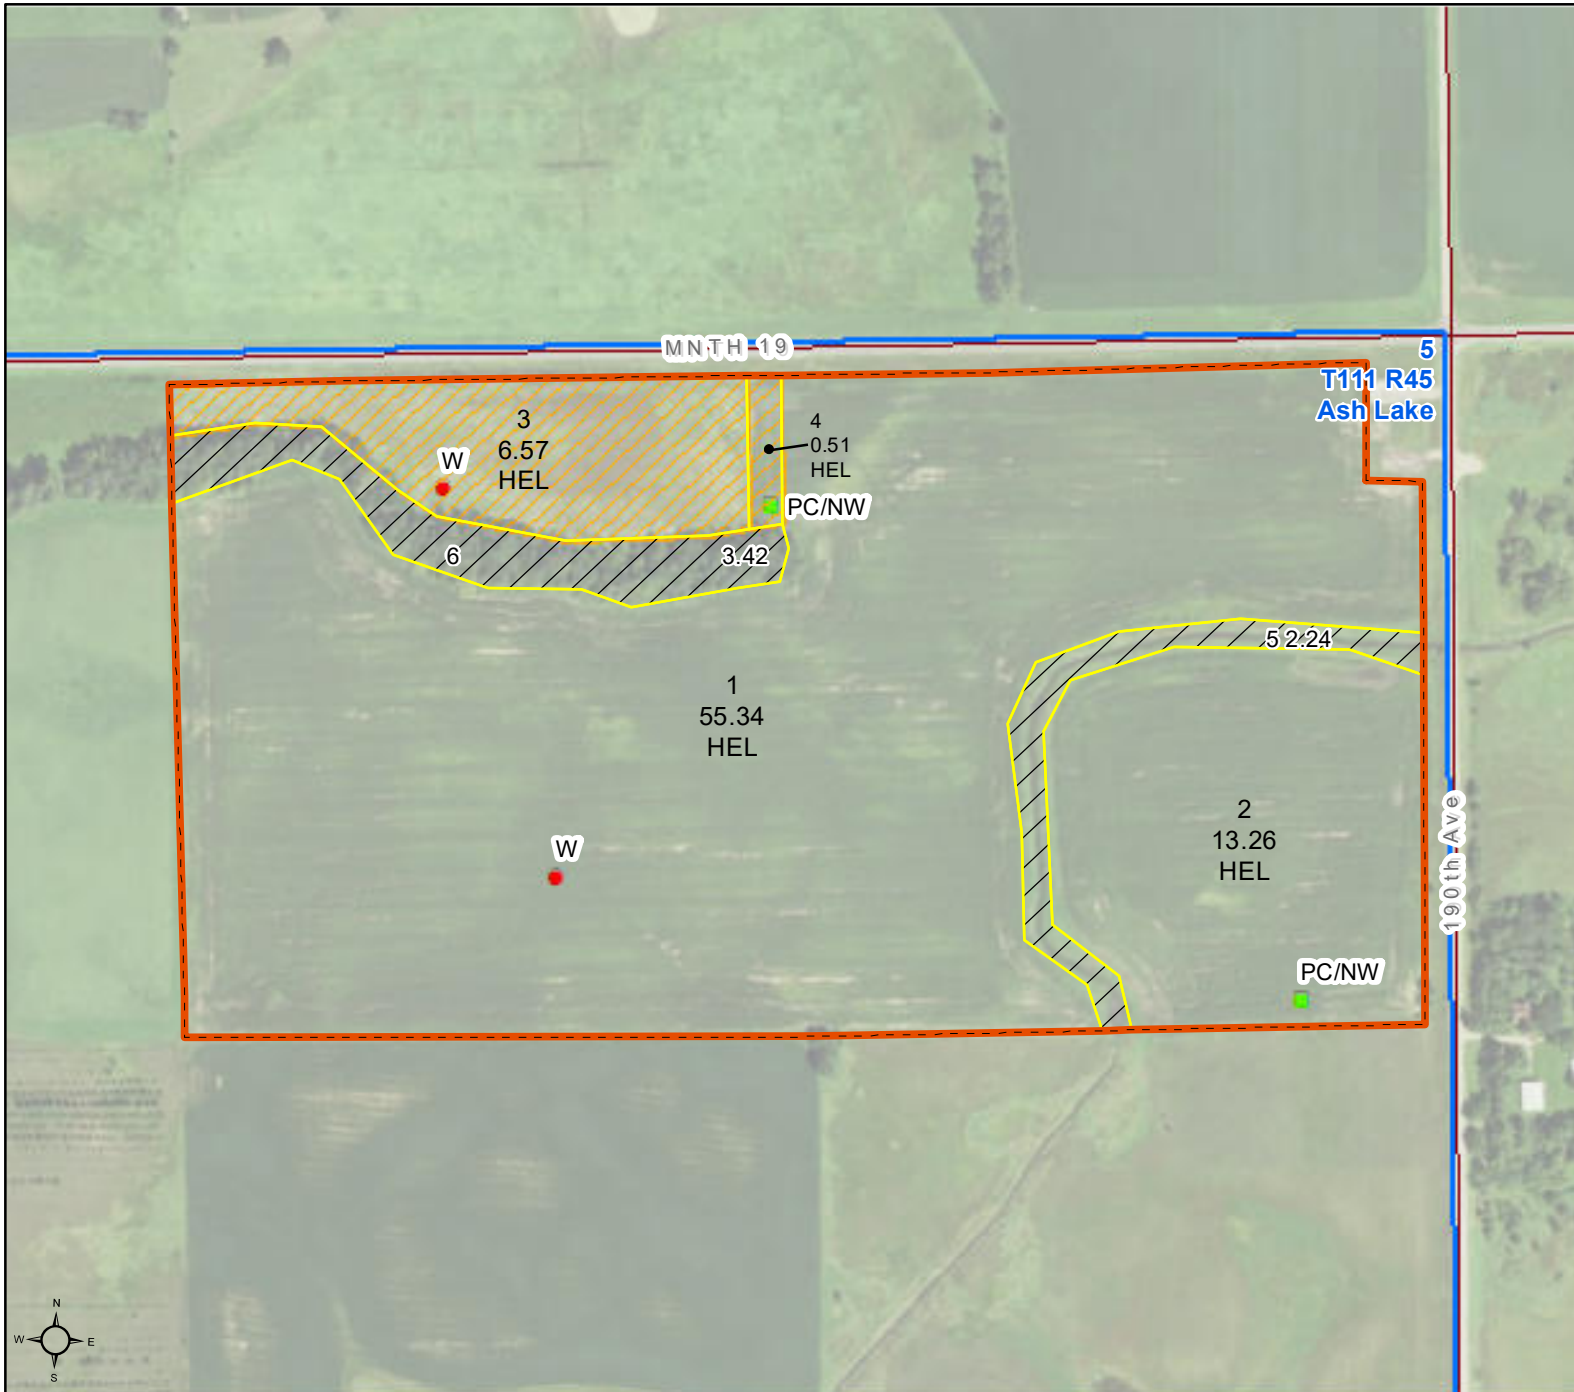

Map Created May 11, 2018

Unless otherwise noted:
 Shares are 100% operator
 Crops are non-irrigated
 Corn = yellow for grain
 Soybeans = common soybeans for grain
 Wheat = HRS, HRW = Grain
 Sunflower = Oil, Non-Oil = Grain
 Oats and Barley = Spring for grain
 Rye = for grain
 Peas = process
 Alfalfa, Mixed Forage AGM, GMA, IGS = for forage
 Beans = Dry Edible
 NAG = for GZ
 Canola = Spring for seed

Common Land Unit

- Non_Cropland
- Cropland
- CRP
- Tract Boundary
- PLSS

Wetland Determination Identifiers

- Restricted Use
- Limited Restrictions
- Exempt from Conservation Compliance Provisions

Tract Cropland Total: 75.68 acres